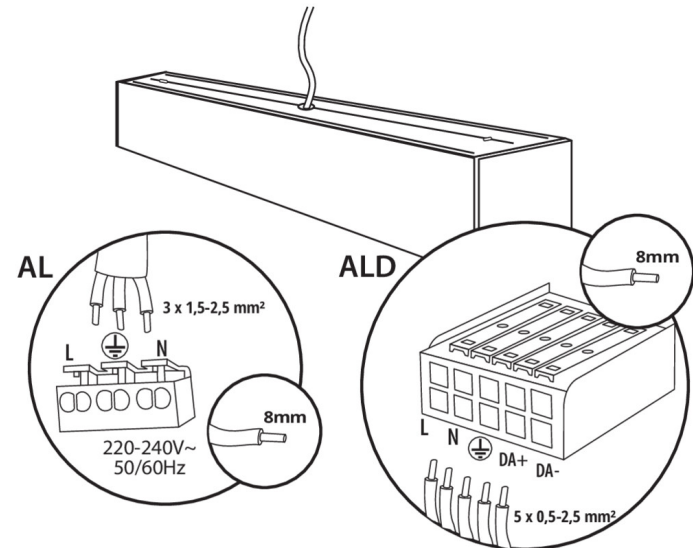

07871

ROPE-NT 150 SINGLE

ROPE-NT 150 SINGLE câble en acier (unique) pour la suspension de luminaires, ensemble de 2 pièces

29557

ALIN NT GRIP

Wall bracket for the ALIN luminaire, 2 pcs included

25979

KLOSZ MPR AL 23W/33W

Verre MPR pour luminaire ALIN, KLOSZ MPR AL 23W/33W, (25979)