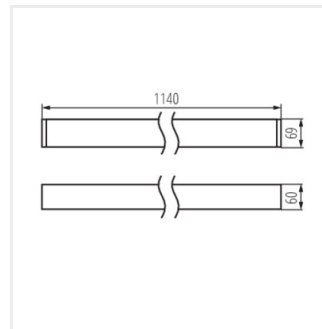

ALD-MM-WW-MPR-B-NT

ALD-MM-NW-MAT-S-NT

ALD-MM-WW-MAT-S-NT

ALD-MM-NW-MPR-S-NT

ALD-MM-WW-MPR-S-NT

ALD-MM-NT

Luminaire profilés linéaire LED

Accessoires

32543

ALIN CORD DALI 1F-W

Power supply terminal for ALIN luminaires and tracks, 1-phase, DALI, white, 150 cm

32544

ALIN CORD DALI 1F-B

Power supply terminal for ALIN luminaires and tracks, 1-phase, DALI, black, 150 cm