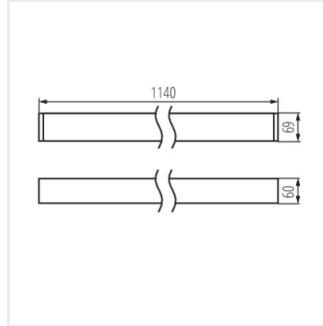

ALD-MM-NW-MPR-W-NT