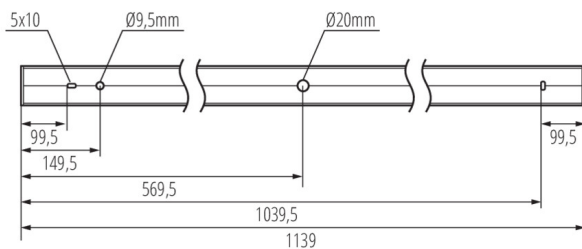

07871

ROPE-NT 150 SINGLE

ROPE-NT 150 SINGLE câble en acier (unique) pour la suspension de luminaires, ensemble de 2 pièces

29557

ALIN NT GRIP

Wall bracket for the ALIN luminaire, 2 pcs included

25979

KLOSZ MPR AL 23W/33W

Verre MPR pour luminaire ALIN, KLOSZ MPR AL 23W/33W, (25979)