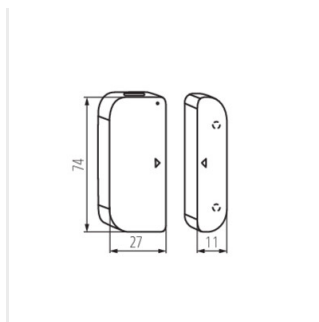

S SENSOR W INT

S SENSOR ON/OFF INT

KANLUX SMART

S SENSOR PIR INT 10M

S SENSOR W INT

S SENSOR ON/OFF INT