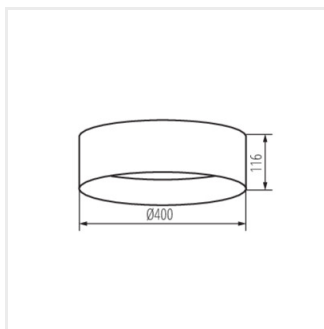

RIFA LED

Plafonnier LED

RIFA LED 17,5W