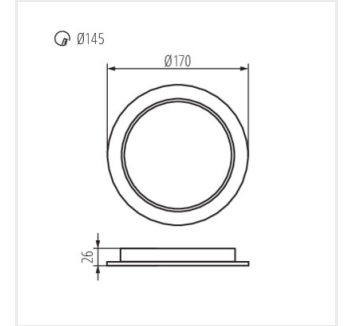

## TAVO LED

Luminaire de type downlight

TAVO LED DO 5W-NW

TAVO LED DO 9W-NW

TAVO LED DO 12W-NW

TAVO LED DO 18W-NW

TAVO LED DO 24W-NW

TAVO LED DL 5W-NW