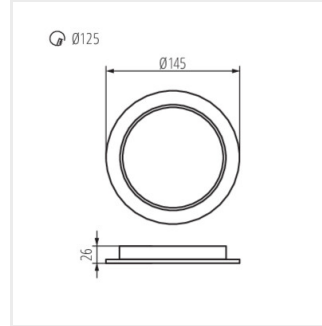

## TAVO LED

Luminaire de type downlight

TAVO LED DO 5W-NW

TAVO LED DO 9W-NW

TAVO LED DO 12W-NW

TAVO LED DO 18W-NW

TAVO LED DO 24W-NW

TAVO LED DL 5W-NW