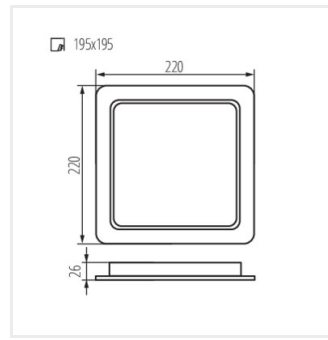

TAVO LED DO 5W-NW

TAVO LED DO 9W-NW

TAVO LED DL 12W-NW

TAVO LED DL 18W-NW

TAVO LED DL 24W-NW

TAVO LED DL 5W-NW

TAVO LED DL 9W-NW

TAVO LED DO 12W-NW