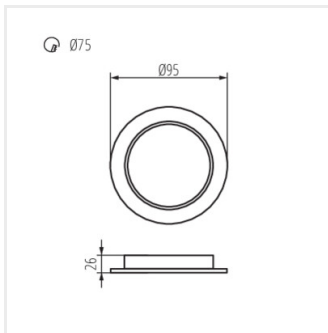

TAVO LED DO 5W-NW