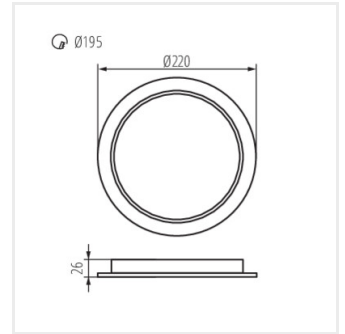

TAVO LED DO 24W-NW