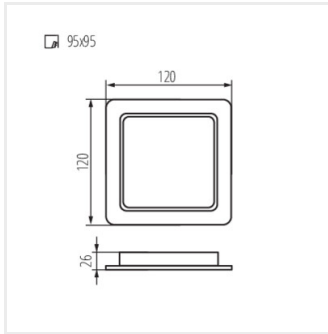

TAVO LED DO 5W-NW

TAVO LED DO 9W-NW

TAVO LED DL 12W-NW

TAVO LED DL 18W-NW

TAVO LED DL 24W-NW

TAVO LED DL 5W-NW

TAVO LED DL 9W-NW

TAVO LED DO 12W-NW