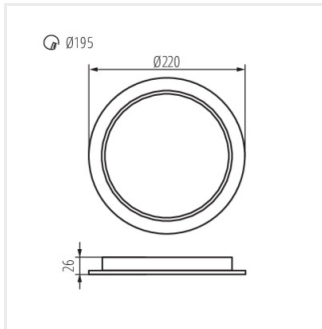

## TAVO LED

Luminaire de type downlight

TAVO LED DO 5W-NW

TAVO LED DO 9W-NW

TAVO LED DO 12W-NW

TAVO LED DO 18W-NW

TAVO LED DO 24W-NW

TAVO LED DL 5W-NW