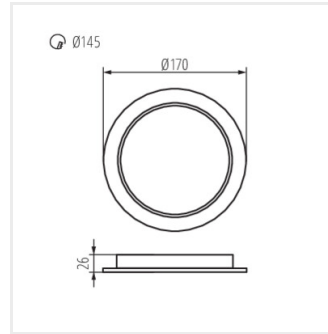

TAVO LED DO 5W-NW

TAVO LED DO 9W-NW

TAVO LED DL 12W-NW

TAVO LED DL 18W-NW

TAVO LED DL 24W-NW

TAVO LED DL 5W-NW

TAVO LED DL 9W-NW

TAVO LED DO 12W-NW