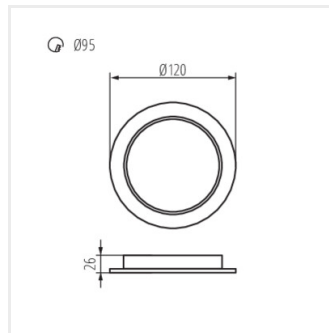

TAVO LED DO 9W-NW