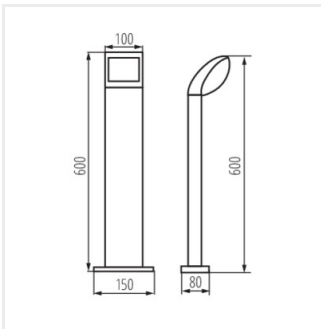

## ABETE LED

Luminaire extérieur LED

[V] 220-240 AC	[Hz] 50	 ≥15000	 30000	 ≤ 6x Macadam	 80	 SMD
		IP 44		 -20+35		 0,2m
lm W 77	CE	EAC	UK CA			

ABETE LED 60 GR

	[W]	[lm]	Tc [K]			
ABETE LED 60 GR	36570	7	540	4000	sol	graphite
ABETE LED 80 GR	36571	7	540	4000	sol	graphite
ABETE LED EL 20 GR	36572	7	540	4000	mural	graphite
ABETE LED EL 20 SE-GR	36573	7	540	4000	mural	graphite

## ABETE LED

Luminaire extérieur LED

ABETE LED 60 GR

ABETE LED 80 GR

ABETE LED EL 20 GR

ABETE LED EL 20 SE-GR

ABETE LED 60 GR

ABETE LED 80 GR