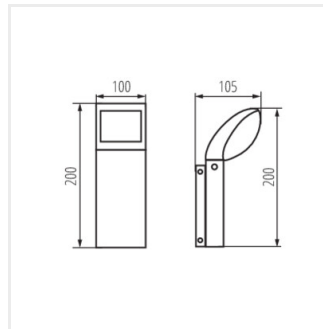

## ABETE LED

Luminaire extérieur LED

ABETE LED 60 GR

ABETE LED 80 GR

ABETE LED EL 20 GR

ABETE LED EL 20 SE-GR

ABETE LED 60 GR

ABETE LED 80 GR