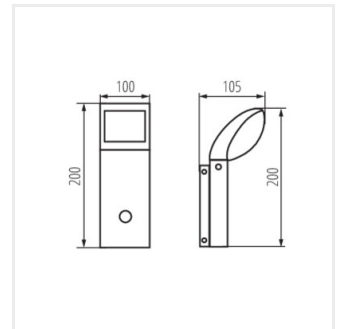

ABETE LED EL 20 SE-GR