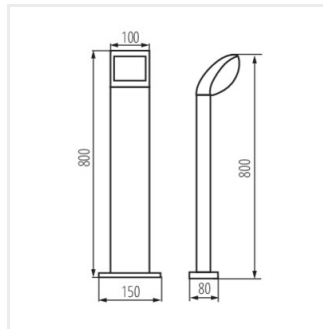

## ABETE LED

Luminaire extérieur LED

[V] 220-240 AC	[Hz] 50	 ≥15000	 30000	 ≤ 6x Macadam	 80	 SMD
		IP 44		 -20+35		 0,2m
lm W 77	CE	EAC	UK CA			

ABETE LED 60 GR

	[W]	[lm]	Tc [K]			
ABETE LED 60 GR	36570	7	540	4000	sol	graphite
ABETE LED 80 GR	36571	7	540	4000	sol	graphite
ABETE LED EL 20 GR	36572	7	540	4000	mural	graphite
ABETE LED EL 20 SE-GR	36573	7	540	4000	mural	graphite

## ABETE LED

Luminaire extérieur LED

ABETE LED 60 GR

ABETE LED 80 GR

ABETE LED EL 20 GR

ABETE LED EL 20 SE-GR

ABETE LED 60 GR

ABETE LED 80 GR