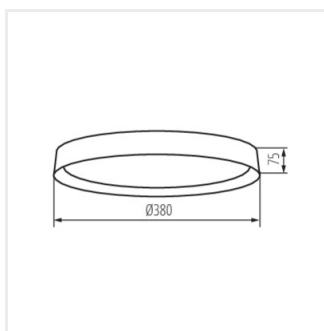

SOLN LED 17,5W NW B/G