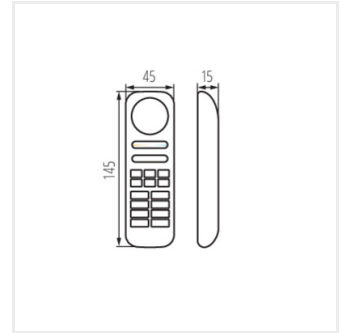

Kanlux

Kanlux CTRL 12/24V RGBW CCT

CTRL 12/24V RGBW CCT

CTRL 12/24V RGBW CCT	22148	fehér	12 DC; 24 DC	max 10	max 30	
REMOTE RGBW	22146	fehér	2 x 1,5 DC	2 x AAA	max 30	4
REMOTE 4 RGBW/CCT-B	22135	fekete	2 x 1,5 DC	2 x AAA	max 30	4
REMOTE N 8 RGBW/CCT-W	22134	fehér	2 x 1,5 DC	2 x AAA	max 30	8

CTRL 12/24V RGBW CCT

REMOTE RGBW

REMOTE 4 RGBW/CCT-B

REMOTE N 8 RGBW/CCT-W

CTRL 12/24V RGBW CCT

REMOTE RGBW

REMOTE 4 RGBW/CCT-B

REMOTE N 8 RGBW/CCT-W