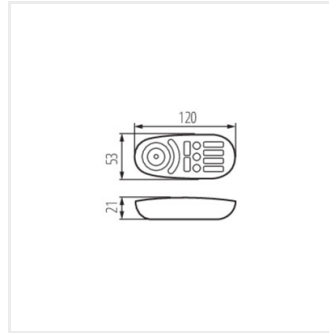

CTRL 12/24V RGBW CCT

REMOTE RGBW

REMOTE 4 RGBW/CCT-B

REMOTE N 8 RGBW/CCT-W

CTRL 12/24V RGBW CCT

REMOTE RGBW

REMOTE 4 RGBW/CCT-B

REMOTE N 8 RGBW/CCT-W