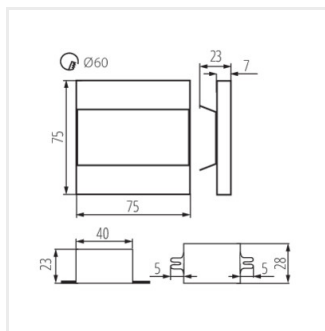

TERRA LED AC