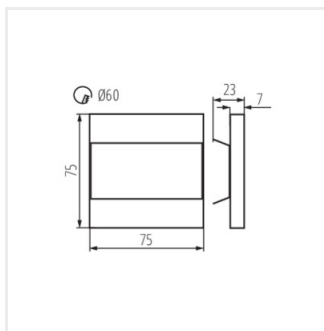

TERRA LED

LED lépcsővilágító lámpatest

TERRA LED