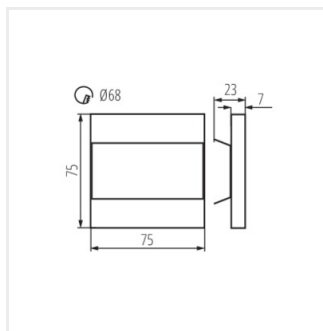

TERRA LED P68