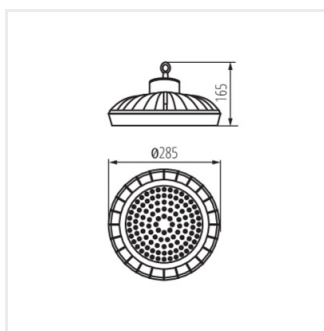

## HB PRO LED HI

Csarnokvilágító LED lámpatest

HB PRO LED HI 100W-NW

HB PRO LED HI 150W-NW

HB PRO LED HI 200W-NW

HB PRO LED HI 100W-NW

HB PRO LED HI 150W-NW

HB PRO LED HI 200W-NW