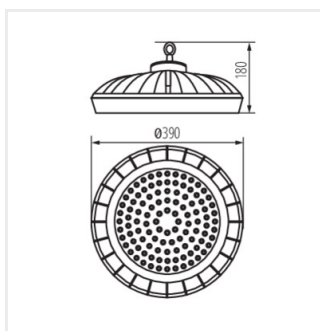

## HB PRO LED HI

Csarnokvilágító LED lámpatest

HB PRO LED HI 100W-NW

HB PRO LED HI 150W-NW

HB PRO LED HI 200W-NW

HB PRO LED HI 100W-NW

HB PRO LED HI 150W-NW

HB PRO LED HI 200W-NW