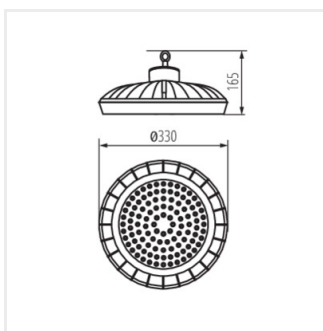

## HB PRO LED HI

Csarnokvilágító LED lámpatest

HB PRO LED HI 100W-NW

HB PRO LED HI 150W-NW

HB PRO LED HI 200W-NW

HB PRO LED HI 100W-NW

HB PRO LED HI 150W-NW

HB PRO LED HI 200W-NW