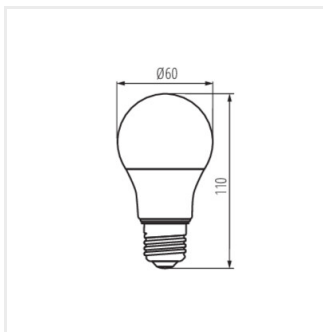

IQ-LED A60 5,5W, IQ-LED A60 9W, IQ-LED A60 10,5W