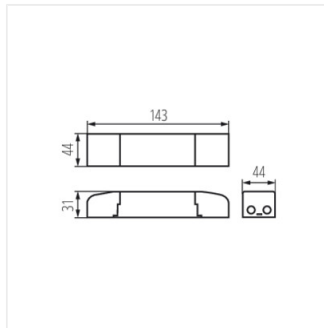

### LED tápegység

BRAVO DRIVER 28W

BRAVO DALI SET 45W

BRAVO DALI SET 36W

BRAVO DRIVER 36W

BRAVO DRIVER 40W

BRAVO DRIVER 50W

BRAVO DRIVER 28W