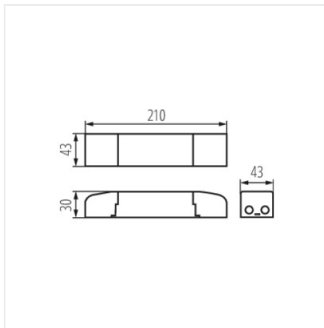

### LED tápegység

BRAVO DRIVER 28W

BRAVO DALI SET 45W

BRAVO DALI SET 36W

BRAVO DRIVER 36W

BRAVO DRIVER 40W

BRAVO DRIVER 50W

BRAVO DRIVER 28W