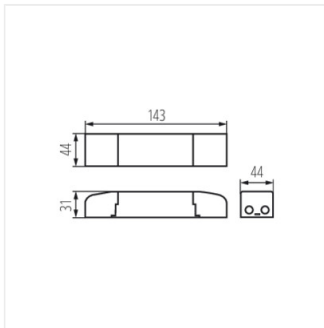

### LED tápegység

BRAVO DRIVER 28W

BRAVO DALI SET 45W

BRAVO DALI SET 36W

BRAVO DRIVER 36W

BRAVO DRIVER 40W

BRAVO DRIVER 50W

BRAVO DRIVER 28W