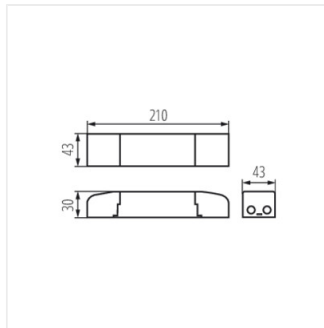

BRAVO DALI SET 36W