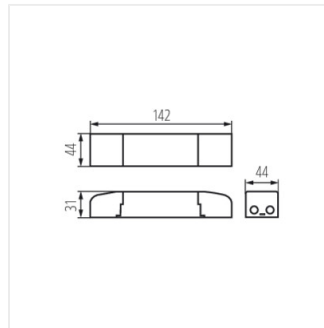

### LED tápegység

BRAVO DRIVER 28W

BRAVO DALI SET 45W

BRAVO DALI SET 36W

BRAVO DRIVER 36W

BRAVO DRIVER 40W

BRAVO DRIVER 50W

BRAVO DRIVER 28W