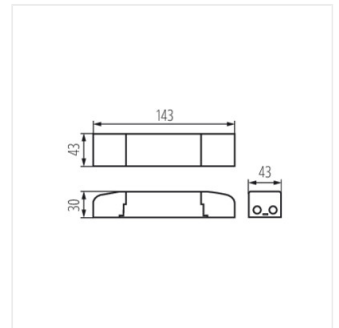

### LED tápegység

BRAVO DRIVER 28W

BRAVO DALI SET 45W

BRAVO DALI SET 36W

BRAVO DRIVER 36W

BRAVO DRIVER 40W

BRAVO DRIVER 50W

BRAVO DRIVER 28W