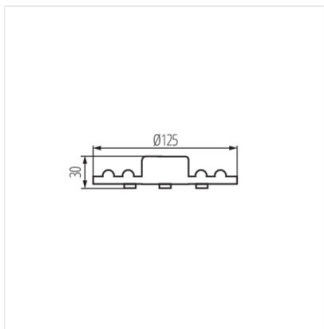

- Búra anyaga: műanyag

MODv2 LED

LED fényforrás

MODv2 LED 12W

MODv2 LED 19W

MODv2 LED 12W

MODv2 LED 19W