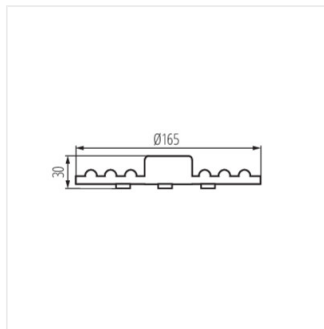

- Búra anyaga: műanyag

MODv2 LED

LED fényforrás

MODv2 LED 12W

MODv2 LED 19W

MODv2 LED 12W

MODv2 LED 19W