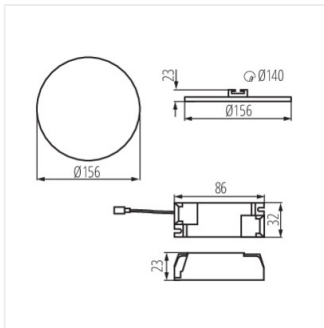

### Mélysugárzó lámpatest

AREL LED DO 25W

AREL LED DL 25W

AREL LED DO 6W

AREL LED DL 6W

AREL LED DO 10W

AREL LED DL 10W

AREL LED DO 14W