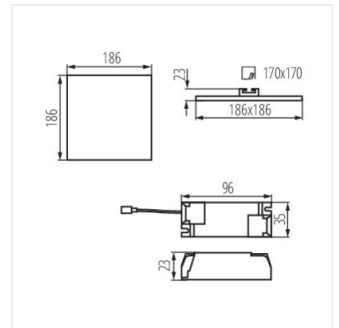

AREL LED DL 20W