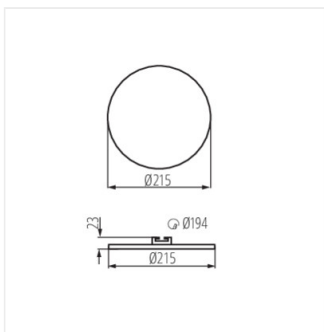

AREL LED DO 25W