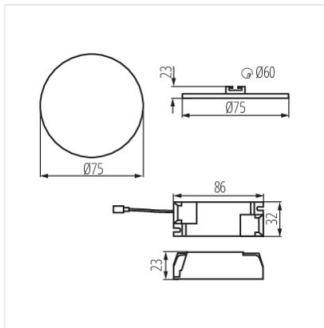

### Mélysugárzó lámpatest

AREL LED DO 25W

AREL LED DL 25W

AREL LED DO 6W

AREL LED DL 6W

AREL LED DO 10W

AREL LED DL 10W

AREL LED DO 14W