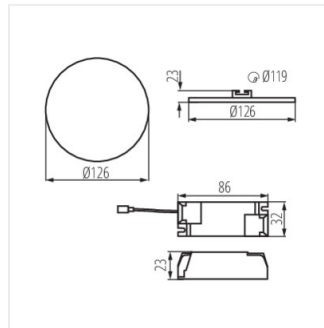

### Mélysugárzó lámpatest

AREL LED DO 25W

AREL LED DL 25W

AREL LED DO 6W

AREL LED DL 6W

AREL LED DO 10W

AREL LED DL 10W

AREL LED DO 14W