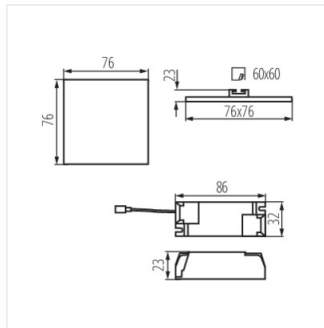

### Mélysugárzó lámpatest

AREL LED DO 25W

AREL LED DL 25W

AREL LED DO 6W

AREL LED DL 6W

AREL LED DO 10W

AREL LED DL 10W

AREL LED DO 14W