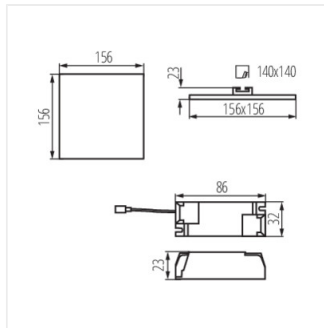

### Mélysugárzó lámpatest

AREL LED DO 25W

AREL LED DL 25W

AREL LED DO 6W

AREL LED DL 6W

AREL LED DO 10W

AREL LED DL 10W

AREL LED DO 14W