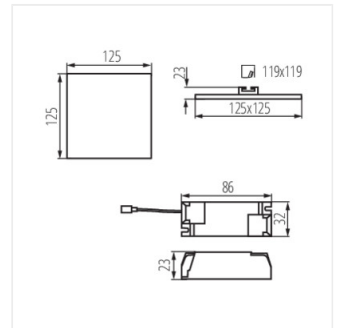

### Mélysugárzó lámpatest

AREL LED DO 25W

AREL LED DL 25W

AREL LED DO 6W

AREL LED DL 6W

AREL LED DO 10W

AREL LED DL 10W

AREL LED DO 14W