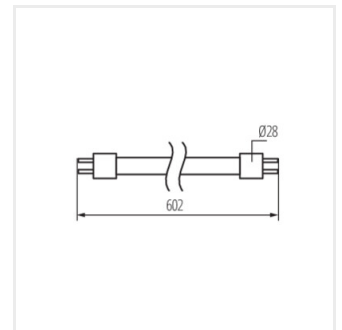

T8 N LED 9W-CW