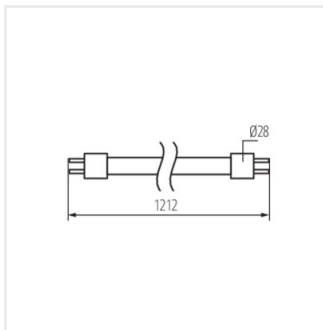

- Búra anyaga: üveg

T8 N LED 18W-CW

T8 N LED 18W-NW

T8 N LED 22W-NW

T8 N LED 9W-CW

T8 N LED

LED fényforrás

T8 N LED 9W-NW