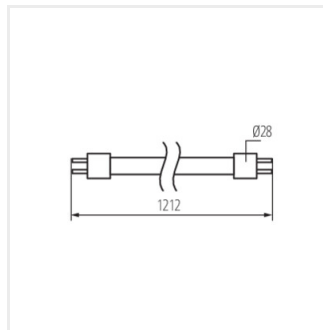

T8 N LED 18W-NW