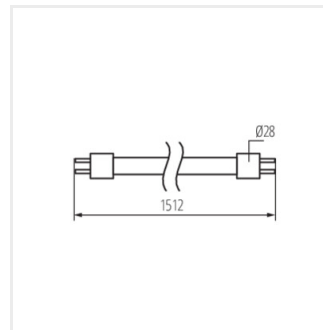

T8 N LED 22W-NW