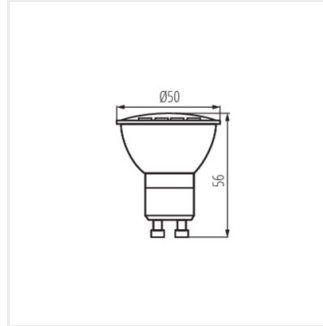

GU10 LED

LED fényforrás

GU10 6W LED