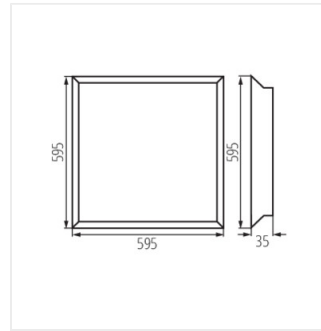

### Süllyesztett LED panel

BLINGO P 38W 6060

BLINGO R 38W 12030

BLINGO R 38W 6060 CW

		BLINGO LED				
		BLINGO P 38W 6060 NW	BLINGO R 38W 12030 NW	BLINGO R 38W 6060 NW	BLINGO RU 38W 6060 NW	BLINGO TU 48W 6060 NW
ACCESSORIES	index	33180	29823	29822	29824	29825
ADTR-H 6060 B	29845	✓		✓	✓	
ADTR-H 6060 SR	29844	✓		✓	✓	
ADTR-H 6060 W	29843	✓		✓	✓	
ADTR-H 12030 B	33391		✓			
ADTR-H 12030 SR	33392		✓			
ADTR-H 12030 W	33390		✓			
ADTR-H 76MM 6060 B (on individual order only)	33396					✓
ADTR-H 76MM 6060 SR (on individual order only)	33397					✓
ADTR-H 76MM 6060 W (on individual order only)	33398					✓
CLIPS BLINGO RT	29826	✓	✓	✓	✓	✓
SPN BRAVO S/P 60-62	28504	✓	✓	✓	✓	✓