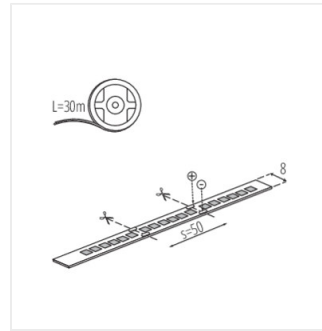

L120 16W/M 24 IP65-CW

L120B 16W/M 24IP00-WW

L120B 16W/M 24IP00-NW

L120B 16W/M 24IP00-CW

LED STRIP L120

LED szalag

L120 16W/M 24 IP00

L120 16W/M 24 IP65