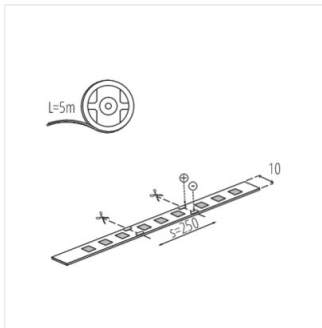

L48 9W/M 24 IP00-RGBW