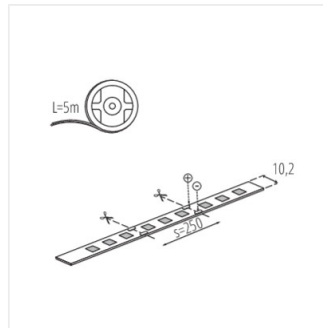

L48 9W/M 24 IP65-RGBW