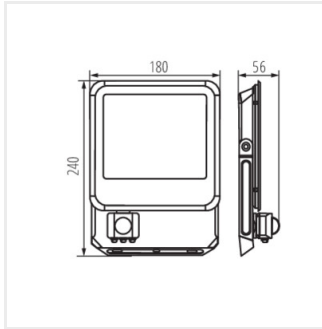

LED-es reflektor

IQ-LED FL-50W-NW-SE

Tartozékok

33889 IQ-LED FL QC I 3x1MM2 Hermetic quick connector for easy, quick and safe connection of the connecting cable and the floodlight, IQ-LED FL QC I 3x1MM2 (33889)