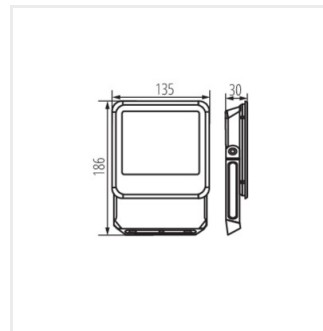

IQ-LED FL-30W-NW