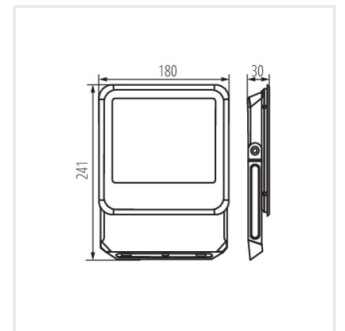

IQ-LED FL-50W-NW