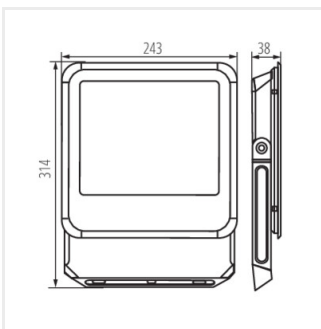

IQ-LED FL-90W-NW