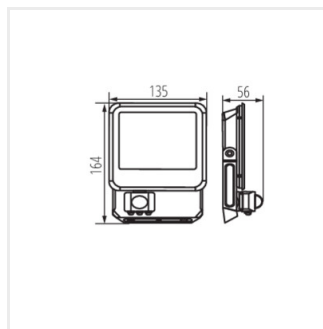

IQ-LED FL-10W-NW-SE