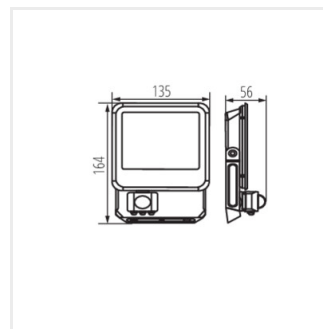

IQ-LED FL-20W-NW-SE