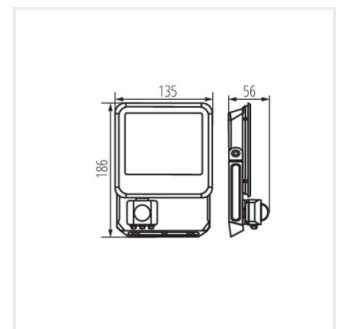

IQ-LED FL-30W-NW-SE