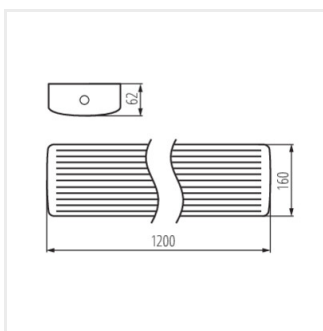

MEBA LED 22-40W NW/WW