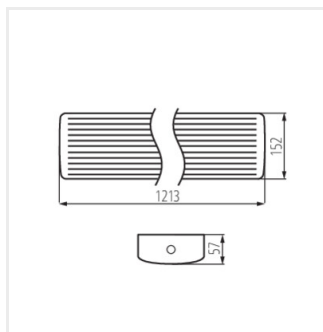

### LED lámpatest

MEBA LED 20W IP54 NW

MEBA LED 40W IP54 NW

MEBA LED 20W IP54 NW

MEBA LED 40W IP54 NW