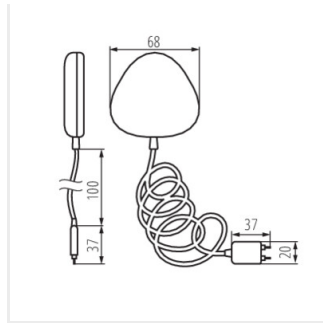

KANLUX SMART

IP
20

Wi-Fi 2,4 GHz

UK
CA

S SENSOR PIR INT 10M

S SENSOR PIR INT 10M	34940	2 x 3V DC / 5V USB	2 x CR123A
S SENSOR W INT	34941	2 x 1,5 DC	2 x AAA
S SENSOR ON/OFF INT	34942	2 x 1,5 DC	2 x AAA

S SENSOR PIR INT 10M

S SENSOR W INT

S SENSOR ON/OFF INT

KANLUX SMART

S SENSOR PIR INT 10M

S SENSOR W INT

S SENSOR ON/OFF INT