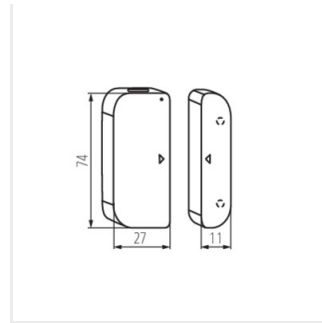

S SENSOR W INT

S SENSOR ON/OFF INT

KANLUX SMART

S SENSOR PIR INT 10M

S SENSOR W INT

S SENSOR ON/OFF INT