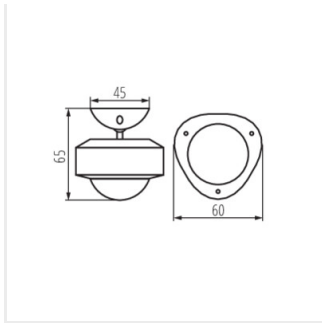

KANLUX SMART

S SENSOR PIR INT 10M