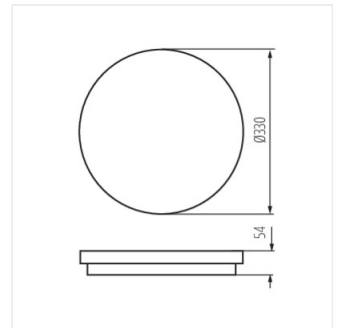

STIVI LED 36W-NW-O

STIVI LED 36W-NW-O-SE