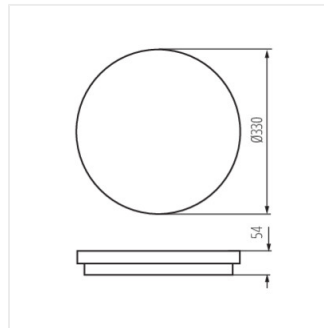

STIVI LED 36W-NW-O

STIVI LED 36W-NW-O-SE