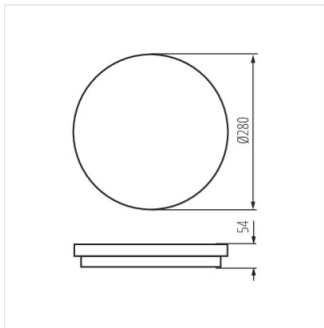

STIVI LED 24W-NW-O