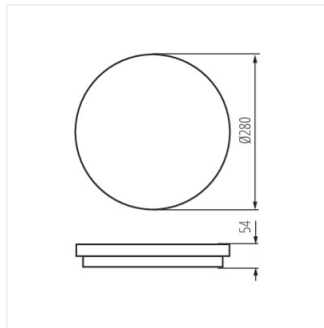

- Lámpaház anyaga: PC
- Búra anyaga: PC

STIVI LED

Mennyezeti LED lámpa

STIVI LED 24W-NW-O-SE

STIVI LED 36W-NW-O

STIVI LED 36W-NW-O-SE

STIVI LED 24W-NW-O

STIVI LED 24W-NW-O-SE