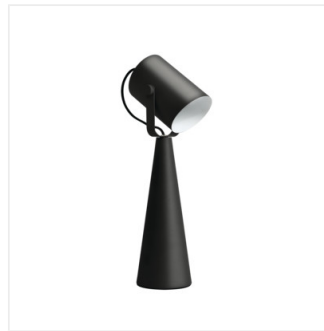

LARATA E27

Table lamp

HIGH
quality
finish

DESIGN
unique

LARATA E27 W

LARATA E27 W **36260** max 5 white

LARATA E27 B **36261** max 5 black

 220-240 AC	 50	 E27		 IP 20	
 5÷25		 110		 0,1m	 1.5

Kanlux LARATA E27 is a table lamp made of steel. The finish and the housing itself add elegance and a modern look to the lamp. The Kanlux LARATA table lamp is a unique product, made with attention to every detail. Due to its weight, the lamp remains stable on the surface and does not sway. The arm is adjusted with the help of two elegant screws, and the visible cable is placed in an aesthetic braid.

- Enclosure material: Metal

LARATA E27

Table lamp

LARATA E27 W

LARATA E27 B

LARATA E27