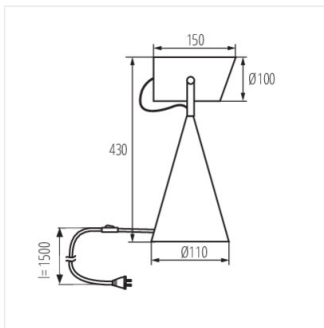

Kanlux LARATA E27 is a table lamp made of steel. The finish and the housing itself add elegance and a modern look to the lamp. The Kanlux LARATA table lamp is a unique product, made with attention to every detail. Due to its weight, the lamp remains stable on the surface and does not sway. The arm is adjusted with the help of two elegant screws, and the visible cable is placed in an aesthetic braid.

- Enclosure material: Metal

LARATA E27

Table lamp

LARATA E27 W

LARATA E27 B

LARATA E27