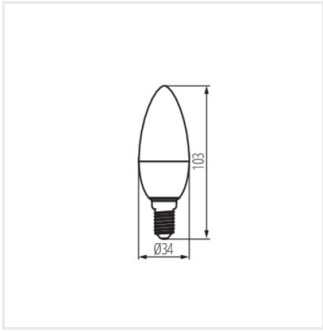

IQ-LED C35E14 5,9W-WW

IQ-LED C35E14 5,9W-NW

IQ-LED C35E14 5,9W-CW

iQ LED

Kanlux

IQ-LED C35

LED fényforrás

IQ-LED C35E14 3,4W