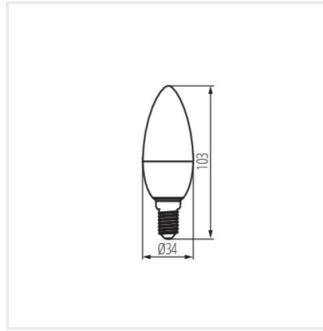

IQ-LED C35E14 5,9W-WW

IQ-LED C35E14 5,9W-NW

IQ-LED C35E14 5,9W-CW

iQ LED

Kanlux

IQ-LED C35

LED fényforrás

IQ-LED C35E14 3,4W