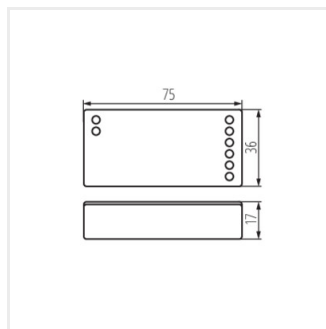

CTRL 12/24V MONO/CCT

Controller per strip LED

CTRL 12/24V MONO/CCT