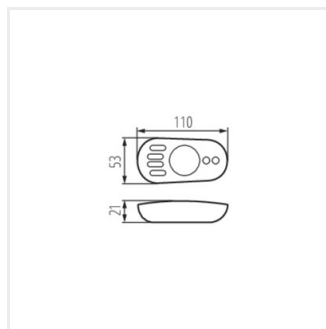

CTRL 12/24V MONO/CCT	22147	bianco	12 DC; 24 DC	max 10	max 30
REMOTE CCT	22145	bianco	2 x 1,5 DC	2 x AAA	max 30
REMOTE MONO	22144	bianco	2 x 1,5 DC	2 x AAA	max 30

- Materiale: plastica

CTRL 12/24V MONO/CCT

REMOTE CCT

REMOTE MONO

CTRL 12/24V MONO/CCT

Controller per strip LED

CTRL 12/24V MONO/CCT

REMOTE CCT

REMOTE MONO