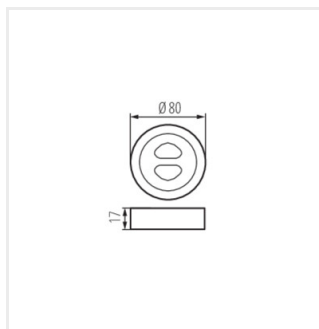

CTRL 12/24V MONO/CCT	22147	bianco	12 DC; 24 DC	max 10	max 30
REMOTE CCT	22145	bianco	2 x 1,5 DC	2 x AAA	max 30
REMOTE MONO	22144	bianco	2 x 1,5 DC	2 x AAA	max 30

- Materiale: plastica

CTRL 12/24V MONO/CCT

REMOTE CCT

REMOTE MONO

CTRL 12/24V MONO/CCT

Controller per strip LED

CTRL 12/24V MONO/CCT

REMOTE CCT

REMOTE MONO