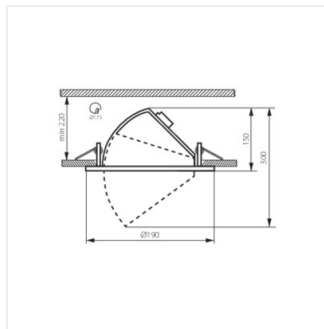

- Materiale del corpo: lega di alluminio
- Materiale del diffusore: vetro

HIMA LED

Plafoniera

HIMA LED 23W-NW-W

HIMA LED 23W-NW-B

HIMA LED 33W-NW-W

HIMA LED 33W-NW-B

HIMA LED 23W-NW-W