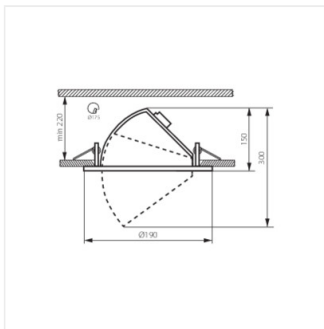

HIMA LED 23W-NW-W

HIMA LED 23W-NW-W