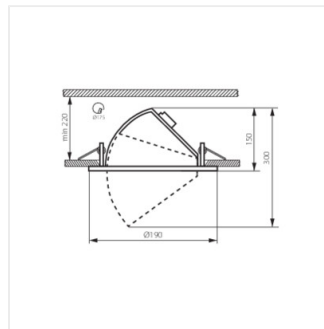

HIMA LED 33W-NW-W

HIMA LED 33W-NW-W