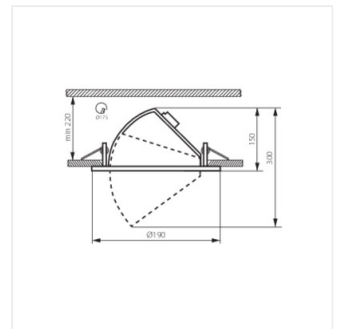

HIMA LED 33W-NW-B

HIMA LED 33W-NW-B