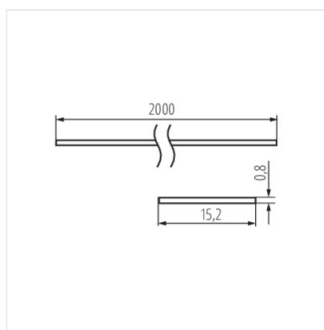

SHADE C/D/E/I-W 2M