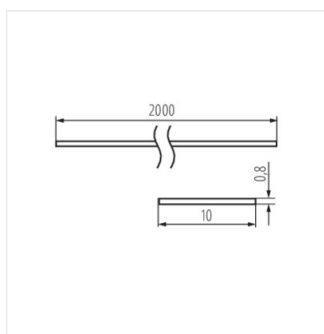

SHADE J/K-FR 2m

SHADE

Cover per profili d'alluminio

SHADE J/K-W 2m

SHADE B/F-FR

SHADE B/F-W

SHADE B/F-FR 2M

SHADE B/F-W 2M