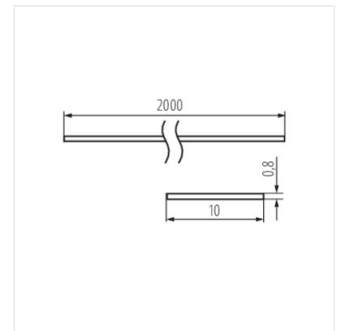

SHADE J/K-FR 2m

SHADE

Cover per profili d'alluminio

SHADE J/K-W 2m

SHADE B/F-FR

SHADE B/F-W

SHADE B/F-FR 2M

SHADE B/F-W 2M