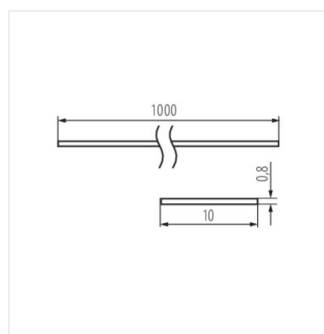

SHADE J/K-FR 2m

SHADE

Cover per profili d'alluminio

SHADE J/K-W 2m

SHADE B/F-FR

SHADE B/F-W

SHADE B/F-FR 2M

SHADE B/F-W 2M