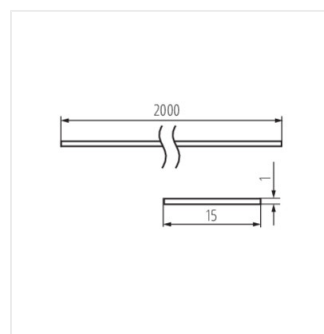

SHADE C/D/E/I-FR 2M