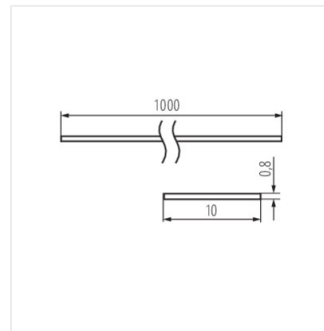

SHADE J/K-FR 2m

SHADE

Cover per profili d'alluminio

SHADE J/K-W 2m

SHADE B/F-FR

SHADE B/F-W

SHADE B/F-FR 2M

SHADE B/F-W 2M