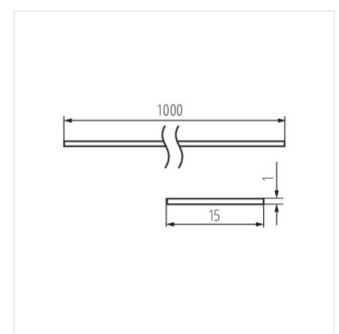

SHADE C/D/E/I-W