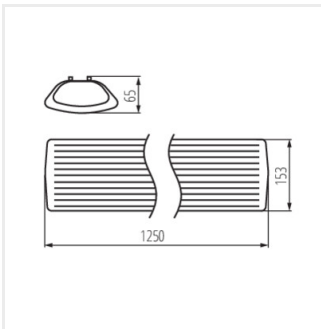

MEBA 4LED

Plafoniera lineare per tubi LED T8

 220-240 AC	 50			IP 20		 5÷25
		 1-2,5	 ONE SIDE INPUT	 0,5m		
UK CA						

MEBA 4LED 2X120 PS

MEBA 4LED 2X120 PS	26961	2 x max 36	T8 LED	G13	bianco
MEBA 4LED 2X120 OP PS	26964	2 x max 36	T8 LED	G13	bianco
MEBA 4LED 2X150 OP PS	26965	2 x max 58	T8 LED	G13	bianco

MEBA 4LED

Plafoniera lineare per tubi LED T8

MEBA 4LED 2X120 PS

MEBA 4LED 2X120 OP PS

MEBA 4LED 2X150 OP PS

MEBA 4LED 2X120

MEBA 4LED 2X150