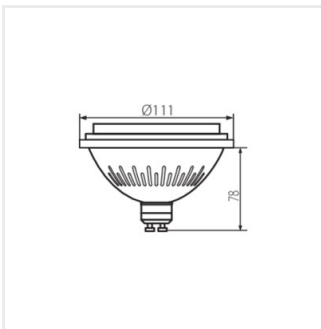

IT

iQ LED

Kanlux

IQ-LED ES-111

Lampadina led

IQ-LED ES-111 12W

IQ-LED ES-111 12W

Data di emissione: 08.02.2024, 16:30