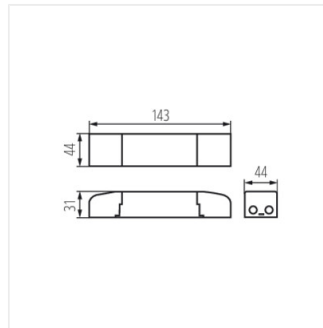

BRAVO DRIVER 40W