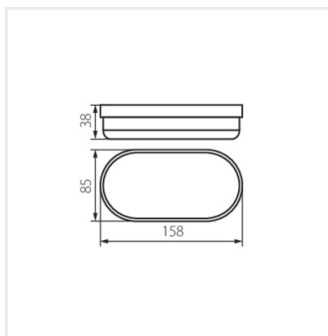

TOLU C LED 6W-NW-W