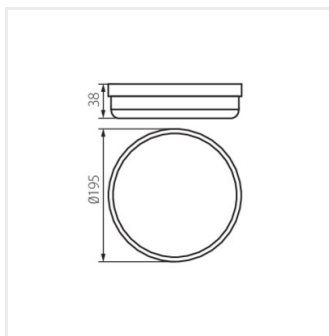

TOLU O LED 18W-NW-W

TOLU C LED 12W-NW-B

TOLU O LED 18W-NW-B

TOLU C LED 6W-NW-W

TOLU C LED 12W-NW-W

TOLU LED

Lampada "tartaruga"

TOLU O LED 9W-NW-W