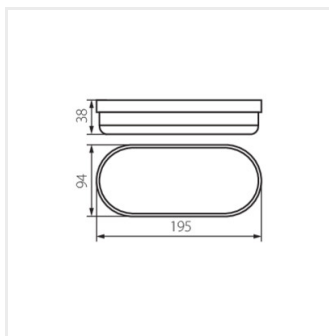

TOLU C LED 12W-NW-B