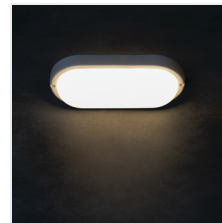

TOLU LED

Lampada "tartaruga"

TOLU C LED 12W-NW-B

		[W]	[lm]	Tc [K]	
TOLU C LED 12W-NW-B	31493	12	1050	4000	nero
TOLU O LED 18W-NW-B	31494	18	1620	4000	nero
TOLU C LED 6W-NW-W	31495	6	420	4000	bianco
TOLU C LED 12W-NW-W	31496	12	1050	4000	bianco
TOLU O LED 9W-NW-W	31497	9	720	4000	bianco
TOLU O LED 18W-NW-W	31498	18	1620	4000	bianco