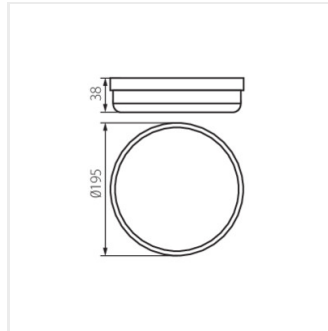

TOLU O LED 18W-NW-W

TOLU C LED 12W-NW-B

TOLU O LED 18W-NW-B

TOLU C LED 6W-NW-W

TOLU C LED 12W-NW-W

TOLU LED

Lampada "tartaruga"

TOLU O LED 9W-NW-W