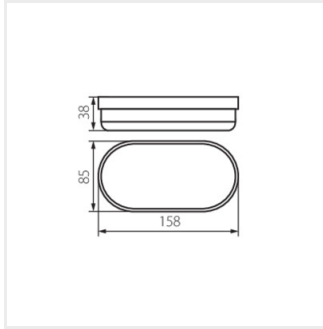

- Materiale del corpo: plastica
- Diffusore: plastica

TOLU C LED 6W-NW-W

TOLU C LED 12W-NW-W

TOLU O LED 9W-NW-W

TOLU O LED 18W-NW-W

TOLU LED

Lampada "tartaruga"

TOLU C LED 6W-NW-W