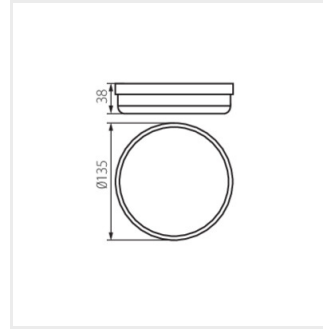

TOLU O LED 9W-NW-W