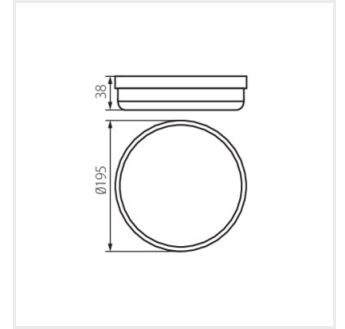

TOLU O LED 18W-NW-W