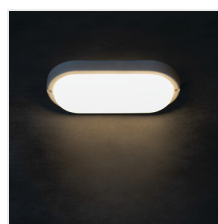

TOLU LED

Lampada "tartaruga"

[V] 220-240 AC	[Hz] 50	[°] 120	 ≥15000	[h] 20000	Ellipse ≤ 6x Mackdam	Ra 80
	SMD			IP 54		°C -20÷40
		[mm²] 0,5-2,5	D---m 0,5m	CE	EAC	UK CA

TOLU C LED 6W-NW-W

	[W]	[lm]	Tc [K]	
TOLU C LED 6W-NW-W	31495	6	420	4000 bianco
TOLU C LED 12W-NW-W	31496	12	1050	4000 bianco
TOLU O LED 9W-NW-W	31497	9	720	4000 bianco
TOLU O LED 18W-NW-W	31498	18	1620	4000 bianco

- Materiale del corpo: plastica
- Diffusore: plastica

TOLU C LED 6W-NW-W

TOLU C LED 12W-NW-W

TOLU O LED 9W-NW-W

TOLU O LED 18W-NW-W

TOLU LED

Lampada "tartaruga"

TOLU C LED 6W-NW-W