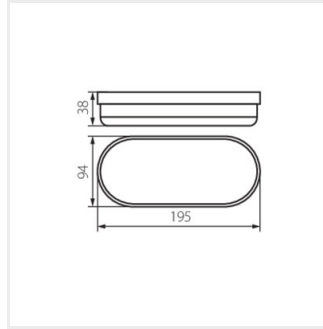

- Materiale del corpo: plastica
- Diffusore: plastica

TOLU C LED 6W-NW-W

TOLU C LED 12W-NW-W

TOLU O LED 9W-NW-W

TOLU O LED 18W-NW-W

TOLU LED

Lampada "tartaruga"

TOLU C LED 6W-NW-W