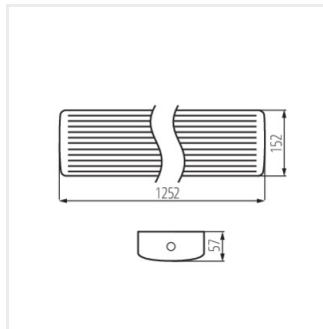

## MEBA 4LED IP54

Plafoniera LED lineare

MEBA 4LED 60 IP54 PC

MEBA 4LED 120 IP54 PC

MEBA 4LED 150 IP54 PC

MEBA 4LED 60 IP54 PC

MEBA 4LED 120 IP54 PC

MEBA 4LED 150 IP54 PC