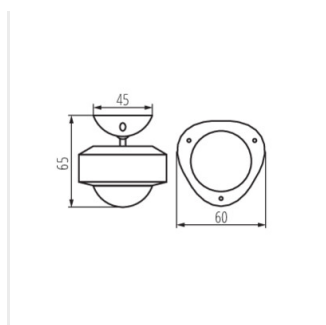

KANLUX SMART

S SENSOR PIR INT 10M