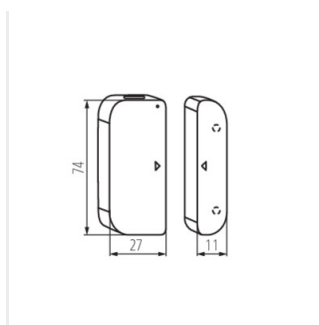

S SENSOR W INT

S SENSOR ON/OFF INT

KANLUX SMART

S SENSOR PIR INT 10M

S SENSOR W INT

S SENSOR ON/OFF INT