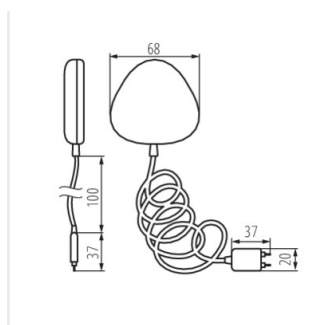

KANLUX SMART

IP
20

Wi-Fi 2,4 GHz

UK
CA

S SENSOR PIR INT 10M

S SENSOR PIR INT 10M	34940	2 x 3V DC / 5V USB	2 x CR123A
S SENSOR W INT	34941	2 x 1,5 DC	2 x AAA
S SENSOR ON/OFF INT	34942	2 x 1,5 DC	2 x AAA

S SENSOR PIR INT 10M

S SENSOR W INT

S SENSOR ON/OFF INT

KANLUX SMART

S SENSOR PIR INT 10M

S SENSOR W INT

S SENSOR ON/OFF INT