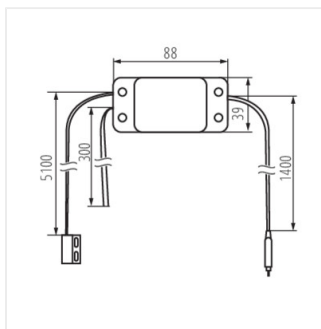

S SWITCH G DOOR