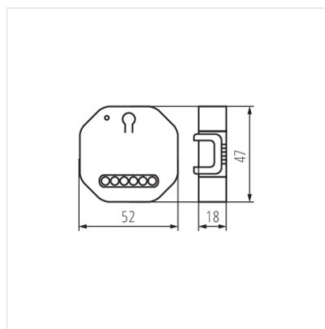

S SWITCH SHUTTER