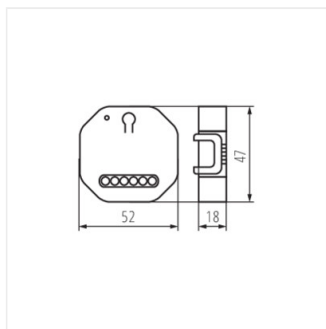

KANLUX SMART

Amazon
Alexa
&
Google
Home

S SWITCH ON/OFF

S SWITCH ON/OFF	34948	bianco
S SWITCH SHUTTER	34949	bianco
S SWITCH G DOOR	34950	bianco

KANLUX SMART

S SWITCH ON/OFF

S SWITCH SHUTTER

S SWITCH G DOOR