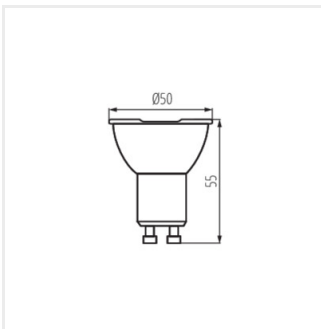

- Materiale: vetro
- Diffusore: plastica

iQ LED

Kanlux

IQ-LED GU10 4,9W

Lampadina led

IQ-LED GU10 4,9W-WW

IQ-LED GU10 4,9W-NW

IQ-LED GU10 4,9W-CW