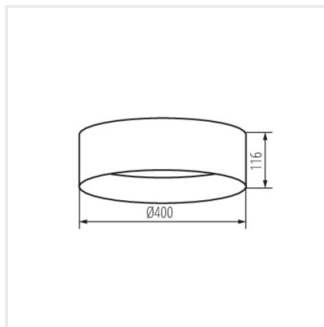

RIFA LED

Plafoniera LED

RIFA LED 17,5W