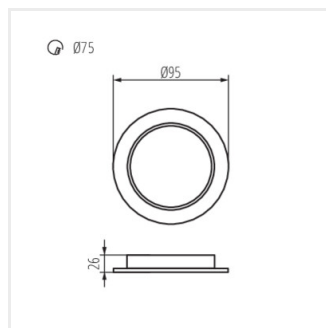

TAVO LED

Downlight

TAVO LED DO 5W-NW