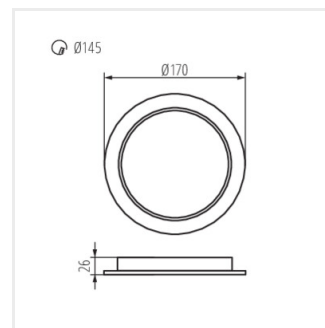

### Downlight

TAVO LED DO 5W-NW

TAVO LED DO 9W-NW

TAVO LED DO 12W-NW

TAVO LED DO 18W-NW

TAVO LED DO 24W-NW

TAVO LED DL 5W-NW

TAVO LED DL 9W-NW