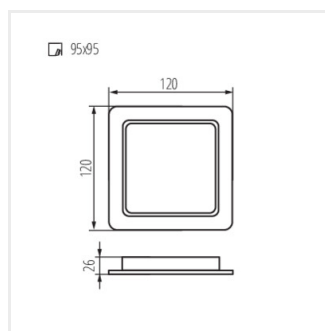

### Downlight

TAVO LED DO 5W-NW

TAVO LED DO 9W-NW

TAVO LED DO 12W-NW

TAVO LED DO 18W-NW

TAVO LED DO 24W-NW

TAVO LED DL 5W-NW

TAVO LED DL 9W-NW