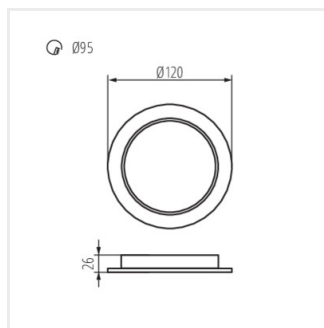

TAVO LED DO 9W-NW