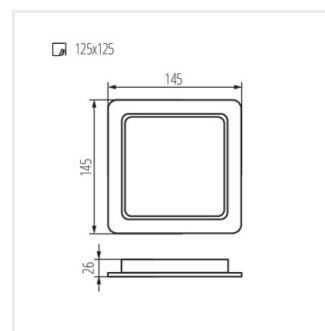

### Downlight

TAVO LED DO 5W-NW

TAVO LED DO 9W-NW

TAVO LED DO 12W-NW

TAVO LED DO 18W-NW

TAVO LED DO 24W-NW

TAVO LED DL 5W-NW

TAVO LED DL 9W-NW