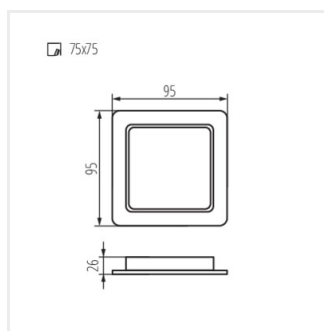

### Downlight

TAVO LED DO 5W-NW

TAVO LED DO 9W-NW

TAVO LED DO 12W-NW

TAVO LED DO 18W-NW

TAVO LED DO 24W-NW

TAVO LED DL 5W-NW

TAVO LED DL 9W-NW