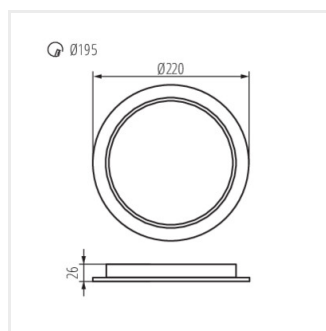

### Downlight

TAVO LED DO 5W-NW

TAVO LED DO 9W-NW

TAVO LED DO 12W-NW

TAVO LED DO 18W-NW

TAVO LED DO 24W-NW

TAVO LED DL 5W-NW

TAVO LED DL 9W-NW