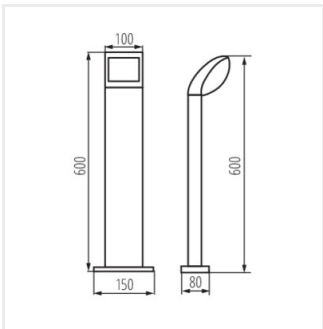

### Picchetto LED

ABETE LED 60 GR

ABETE LED 80 GR

ABETE LED EL 20 GR

ABETE LED EL 20 SE-GR

ABETE LED 60 GR

ABETE LED 80 GR

ABETE LED EL 20 GR