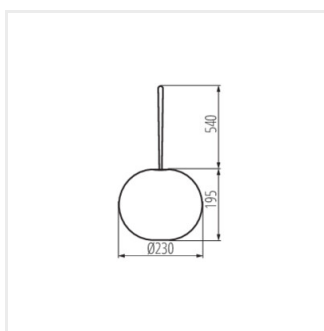

STONO MILK USB 23 LED