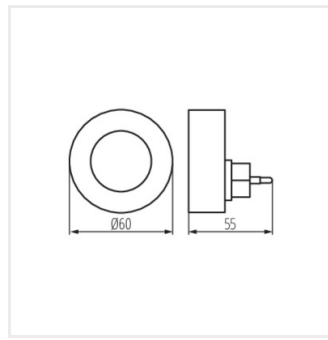

## Kanlux RIBI LED

RIBI LED WW W

RIBI LED WW W	46380	
RIBI LED WW B	46381	

RIBI LED WW W

RIBI LED WW B

RIBI LED WW W

RIBI LED WW B

Dokument utworzono: 18.04.2026, 06:10