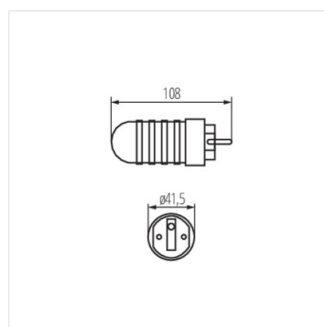

GRIP

Splitter, prese, spine

GRIP GP/S

GRIP GP/S	04862	nero
GRIP W/US	04863	nero

- Materiale: materiale plastico

GRIP GP/S

GRIP W/US

GRIP

Splitter, prese, spine

GRIP GP/S

GRIP W/US