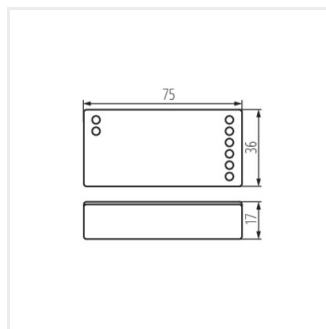

CTRL 12/24V MONO/CCT

REMOTE CCT

REMOTE MONO

CTRL 12/24V MONO/CCT

Kontroler do taśm LED

CTRL 12/24V MONO/CCT

REMOTE CCT

REMOTE MONO