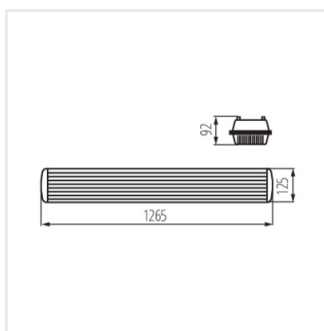

MAH PLUS 4LED

Oprawa pyłoszczelna pod tuby LED

MAH PLUS-236/4LED/PC

MAH PLUS-258/4LED/PC

MAH PLUS-136/4LED/PC

MAH PLUS-158/4LED/PC

MAH PLUS-236/4LED/PC

MAH PLUS-258/4LED/PC