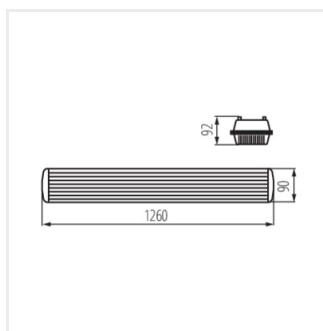

MAH PLUS 4LED

Oprawa pyłoszczelna pod tuby LED

MAH PLUS-236/4LED/PC

MAH PLUS-258/4LED/PC

MAH PLUS-136/4LED/PC

MAH PLUS-158/4LED/PC

MAH PLUS-236/4LED/PC

MAH PLUS-258/4LED/PC