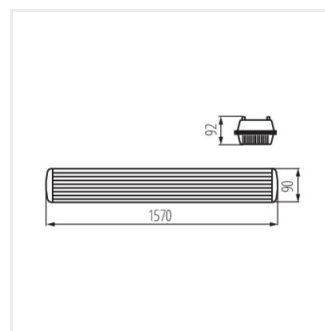

MAH PLUS-158/4LED/PC