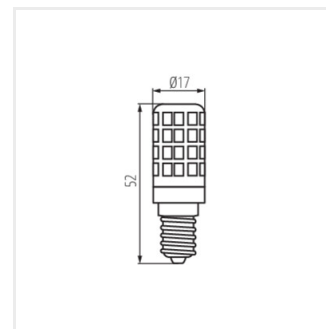

ZUBI LED 4W G9-NW

ZUBI LED

Źródło światła LED

ZUBI LED 3,5W G9

ZUBI MAX LED 3,5W G9

ZUBI HI LED 4W G9

ZUBI LED 3,5W E14

ZUBI LED 4W G9