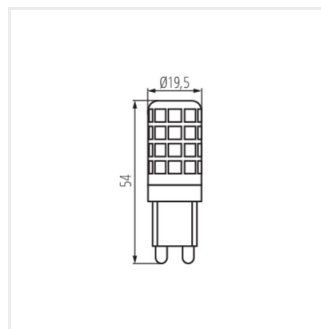

ZUBI LED 4W G9-NW

ZUBI LED

Źródło światła LED

ZUBI LED 3,5W G9

ZUBI MAX LED 3,5W G9

ZUBI HI LED 4W G9

ZUBI LED 3,5W E14

ZUBI LED 4W G9