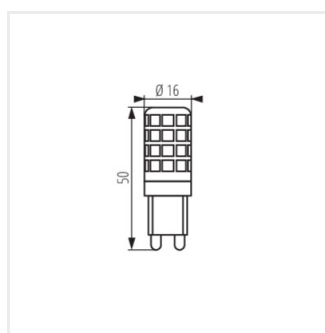

ZUBI LED 4W G9-NW

ZUBI LED

Źródło światła LED

ZUBI LED 3,5W G9

ZUBI MAX LED 3,5W G9

ZUBI HI LED 4W G9

ZUBI LED 3,5W E14

ZUBI LED 4W G9