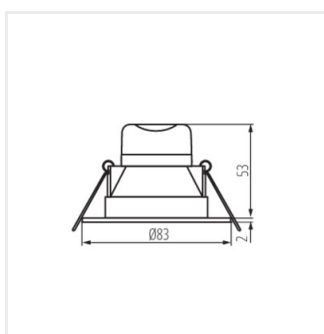

## IVIAN LED

Oprawa punktowa LED IP44

IVIAN LED 4,5W W-WW

IVIAN LED 4,5W SN-WW

IVIAN LED 4,5W W-NW

IVIAN LED 4,5W SN-NW

IVIAN LED 4-5W