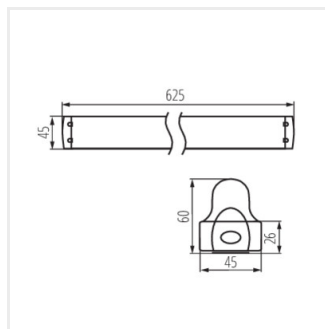

ALDO 4LED 2X150

ALDO 4LED

Oprawa liniowa pod tuby LED T8

ALDO 4LED 1X60