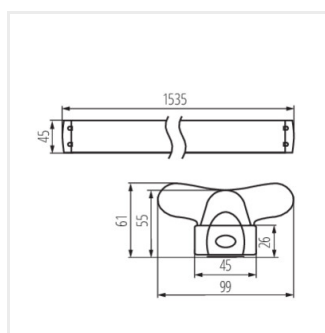

## ALDO 4LED

Oprawa liniowa pod tuby LED T8

ALDO 4LED 1X60

ALDO 4LED 1X120

ALDO 4LED 1X150

ALDO 4LED 2X120

ALDO 4LED 2X150