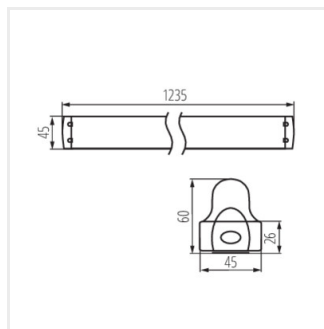

ALDO 4LED 1X120

ALDO 4LED 1X120