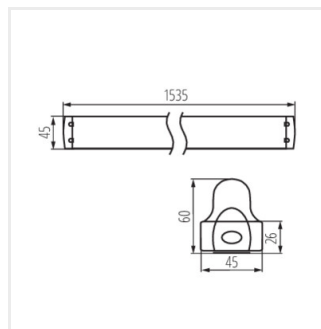

## ALDO 4LED

Oprawa liniowa pod tuby LED T8

ALDO 4LED 1X60

ALDO 4LED 1X120

ALDO 4LED 1X150

ALDO 4LED 2X120

ALDO 4LED 2X150