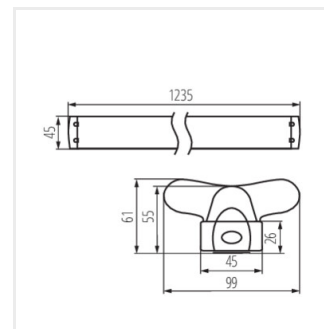

## ALDO 4LED

Oprawa liniowa pod tuby LED T8

ALDO 4LED 1X60

ALDO 4LED 1X120

ALDO 4LED 1X150

ALDO 4LED 2X120

ALDO 4LED 2X150