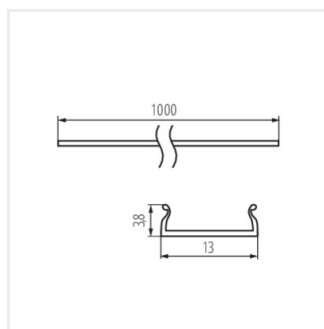

SHADE J/K-FR 2m

SHADE J/K-W 2m

SHADE B/F-FR

SHADE B/F-W

SHADE B/F-FR 2M

SHADE

Klosz do profili aluminiowych

SHADE B/F-W 2M

SHADE C/D/E/I-FR

SHADE C/D/E/I-FR 2M

SHADE C/D/E/I-W

SHADE C/D/E/I-W 2M

SHADE CK C/D/E/I-FR

SHADE CK C/D/E/I-FR2M

SHADE CK C/D/E/I-W

SHADE CK C/D/E/I-W 2M