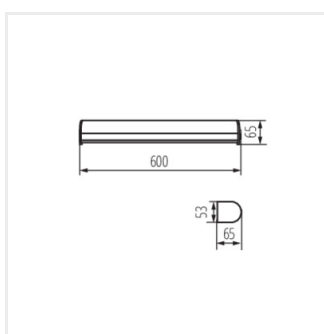

ROLSO LED IP44 15W-NW